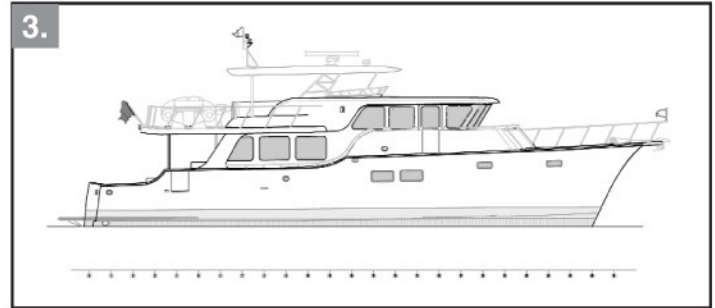

Out Islander

Out Islander 64

1. Optional Enclosed Bridge Layout.
2. Enclosed Bridge Profile.
3. Open Fly Bridge Profile.
4. 3/3 Plan View.
5. 3/2 Plan View.

ARDELL

ARDELL Florida
1550 SE 17th Street
Ft. Lauderdale, Florida 33316
Tel: 954-525-7637 Fax: 954-527-1292
yachts@ardell.com

ARDELL California
2101 West Coast Highway
Newport Beach, California 92663
Tel: 949-642-5735 Fax: 949-642-9884
yachts-ca@ardell.com