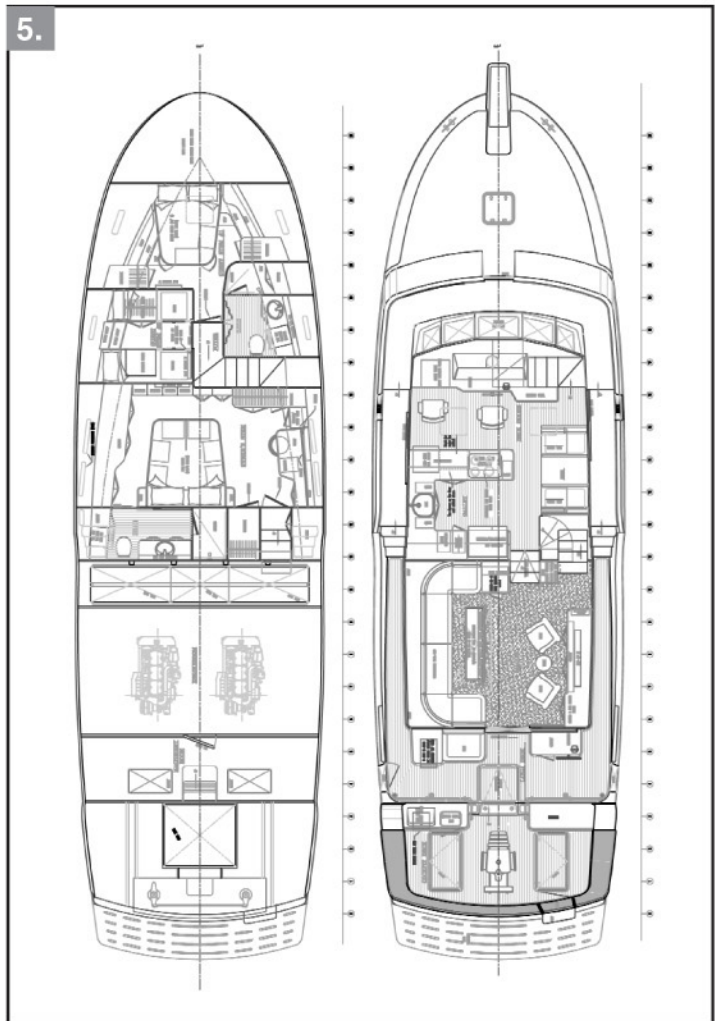

Out Islander

Out Islander 64

1. Optional Enclosed Bridge Layout.
2. Enclosed Bridge Profile.
3. Open Fly Bridge Profile.
4. 3/3 Plan View.
5. 3/2 Plan View.

ARDELL

ARDELL Florida
 1550 SE 17th Street
 Ft. Lauderdale, Florida 33316
 Tel: 954-525-7637 Fax: 954-527-1292
 yachts@ardell.com