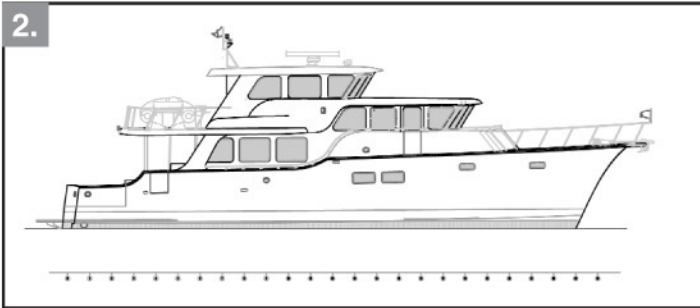

## Out Islander 64

1. Optional Enclosed Bridge Layout.
2. Enclosed Bridge Profile.
3. Open Fly Bridge Profile.
4. 3/3 Plan View.
5. 3/2 Plan View.

**ARDELL**

ARDELL Florida  
 1550 SE 17th Street  
 Ft. Lauderdale, Florida 33316  
 Tel: 954-525-7637 Fax: 954-527-1292  
 yachts@ardell.com