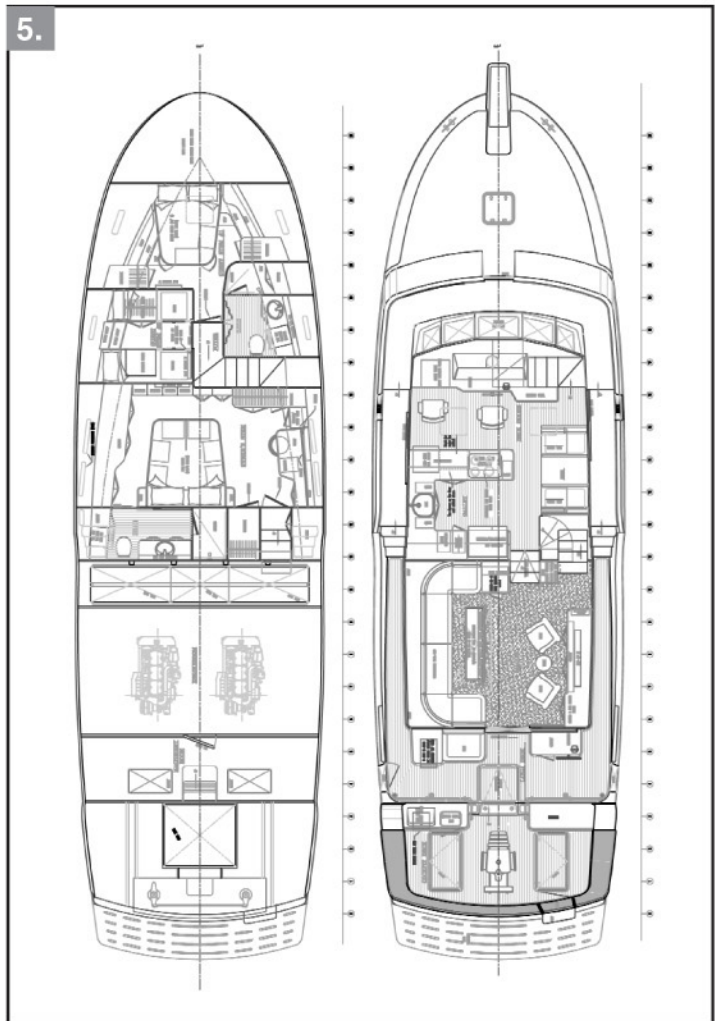

Out Islander

Out Islander 64

1. Optional Enclosed Bridge Layout.
2. Enclosed Bridge Profile.
3. Open Fly Bridge Profile.
4. 3/3 Plan View.
5. 3/2 Plan View.

ARDELL

ARDELL Florida
1550 SE 17th Street
Ft. Lauderdale, Florida 33316
Tel: 954-525-7637 Fax: 954-527-1292
yachts@ardell.com

ARDELL California
2101 West Coast Highway
Newport Beach, California 92663
Tel: 949-642-5735 Fax: 949-642-9884
yachts-ca@ardell.com