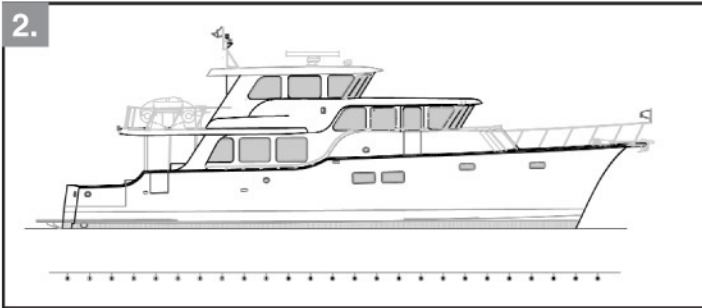

Out Islander

Out Islander 64

1. Optional Enclosed Bridge Layout.
2. Enclosed Bridge Profile.
3. Open Fly Bridge Profile.
4. 3/3 Plan View.
5. 3/2 Plan View.

ARDELL

ARDELL Florida
 1550 SE 17th Street
 Ft. Lauderdale, Florida 33316
 Tel: 954-525-7637 Fax: 954-527-1292
 yachts@ardell.com