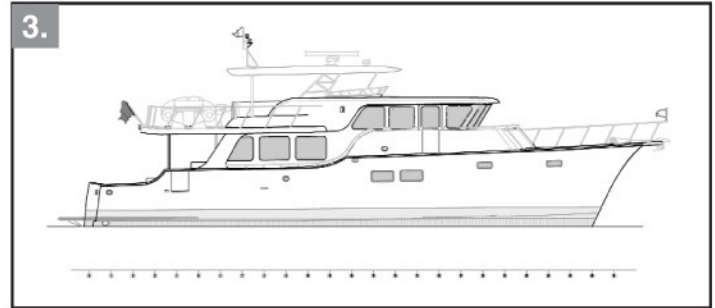

Out Islander

Out Islander 64

1. Optional Enclosed Bridge Layout.
2. Enclosed Bridge Profile.
3. Open Fly Bridge Profile.
4. 3/3 Plan View.
5. 3/2 Plan View.

ARDELL

ARDELL Florida
 1550 SE 17th Street
 Ft. Lauderdale, Florida 33316
 Tel: 954-525-7637 Fax: 954-527-1292
 yachts@ardell.com