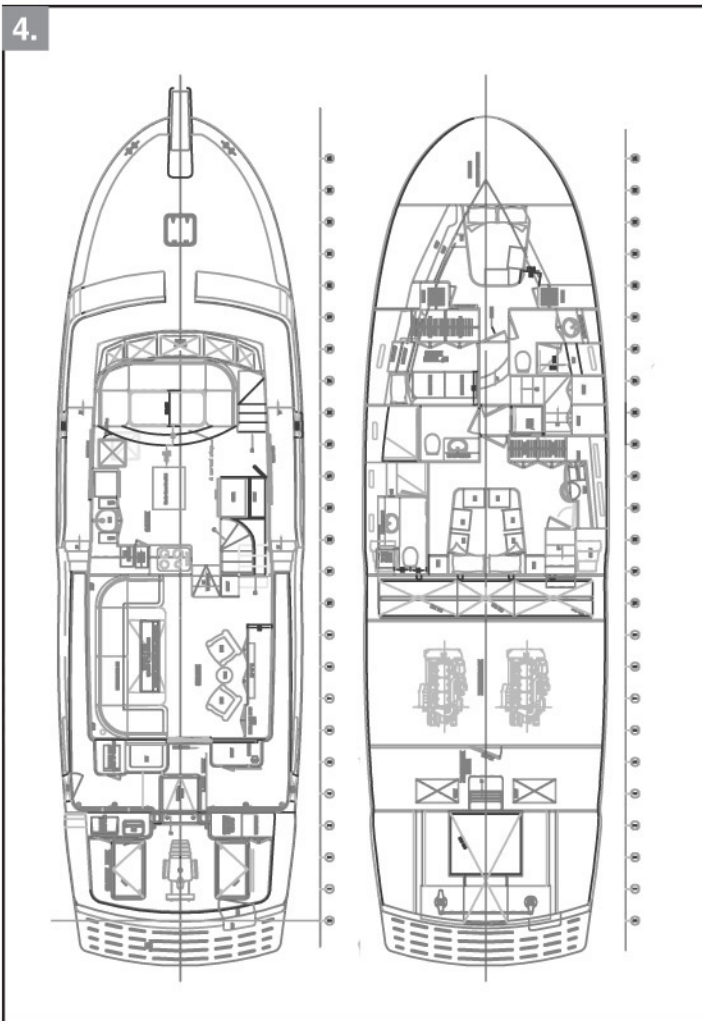

Out Islander

Out Islander 64

1. Optional Enclosed Bridge Layout.
2. Enclosed Bridge Profile.
3. Open Fly Bridge Profile.
4. 3/3 Plan View.
5. 3/2 Plan View.

ARDELL

ARDELL Florida
 1550 SE 17th Street
 Ft. Lauderdale, Florida 33316
 Tel: 954-525-7637 Fax: 954-527-1292
 yachts@ardell.com