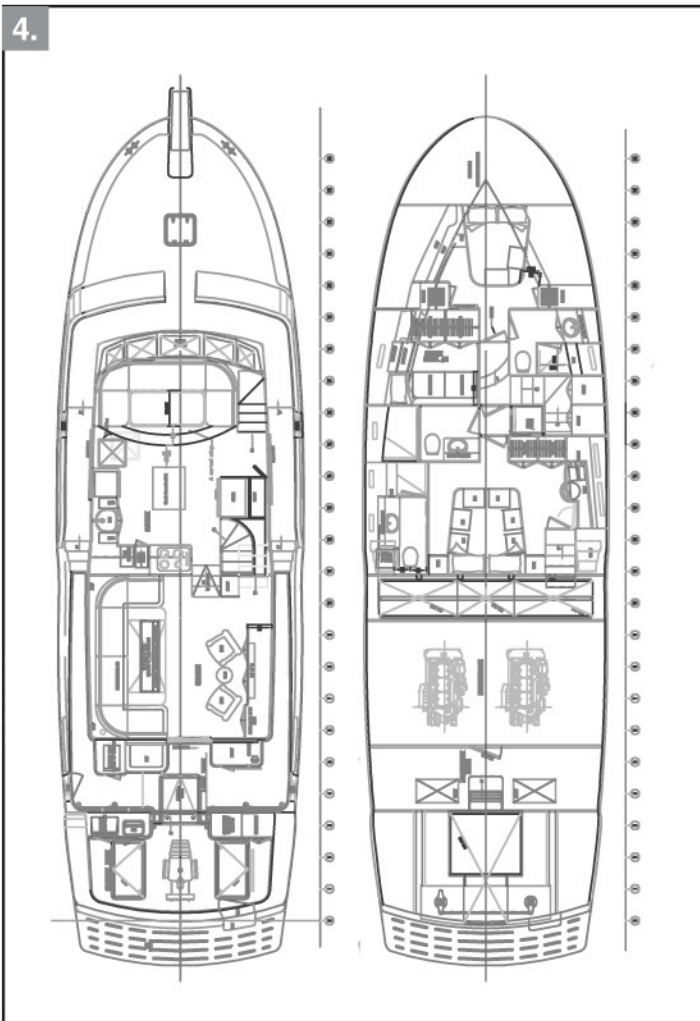

## Out Islander 64

1. Optional Enclosed Bridge Layout.
2. Enclosed Bridge Profile.
3. Open Fly Bridge Profile.
4. 3/3 Plan View.
5. 3/2 Plan View.

**ARDELL**

ARDELL Florida  
 1550 SE 17th Street  
 Ft. Lauderdale, Florida 33316  
 Tel: 954-525-7637 Fax: 954-527-1292  
 yachts@ardell.com