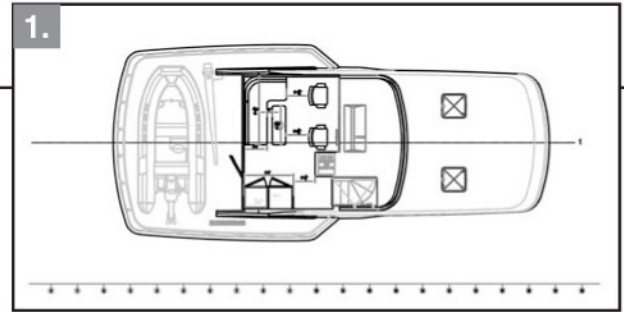

Out Islander

Out Islander 64

1. Optional Enclosed Bridge Layout.
2. Enclosed Bridge Profile.
3. Open Fly Bridge Profile.
4. 3/3 Plan View.
5. 3/2 Plan View.

ARDELL

ARDELL Florida
1550 SE 17th Street
Ft. Lauderdale, Florida 33316
Tel: 954-525-7637 Fax: 954-527-1292
yachts@ardell.com

ARDELL California
2101 West Coast Highway
Newport Beach, California 92663
Tel: 949-642-5735 Fax: 949-642-9884
yachts-ca@ardell.com