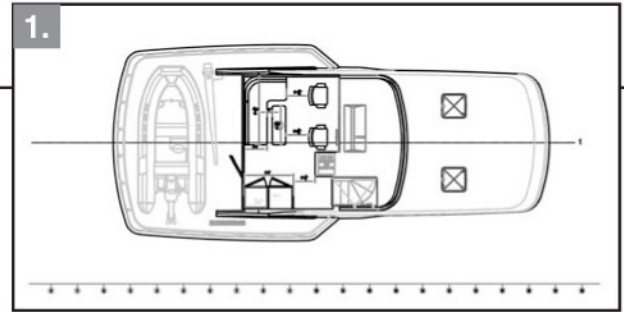

Out Islander

Out Islander 64

1. Optional Enclosed Bridge Layout.
2. Enclosed Bridge Profile.
3. Open Fly Bridge Profile.
4. 3/3 Plan View.
5. 3/2 Plan View.

ARDELL

ARDELL Florida
 1550 SE 17th Street
 Ft. Lauderdale, Florida 33316
 Tel: 954-525-7637 Fax: 954-527-1292
 yachts@ardell.com